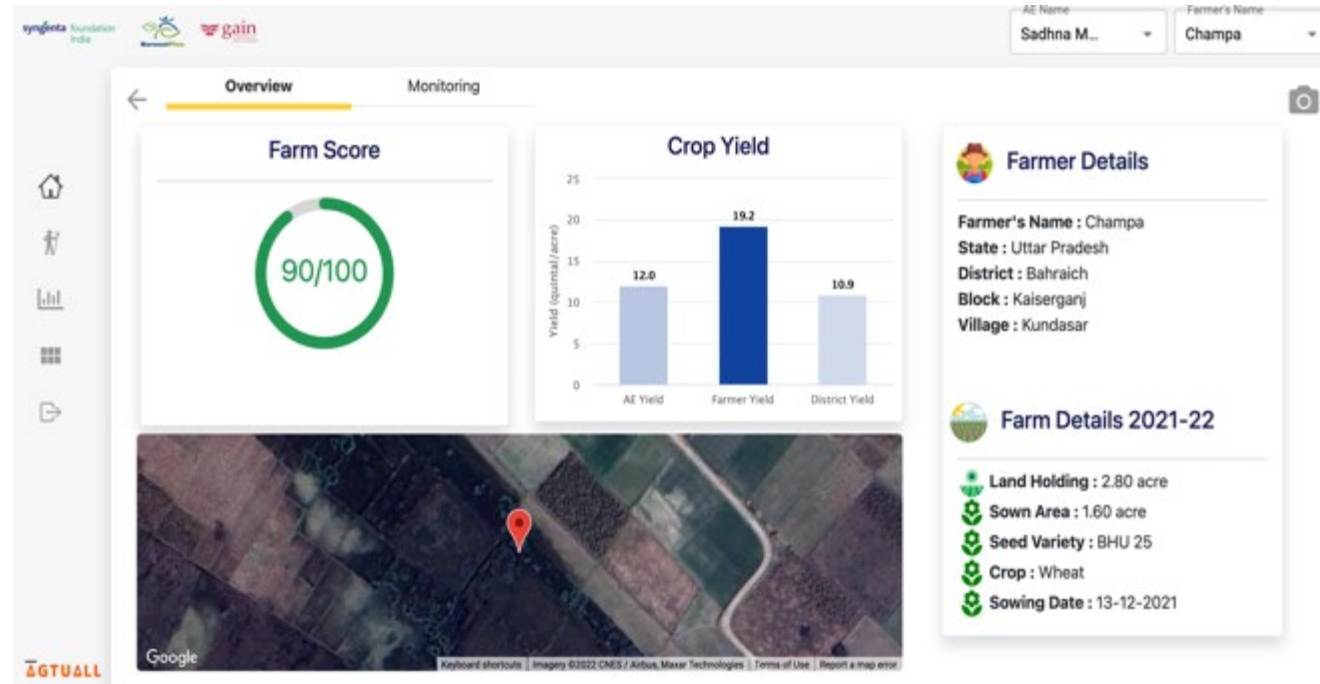

AGTUALL

Enabling climate
adaptation and risk
management

Agtuall provides decision support for risk management and climate adaptation throughout the agriculture crop value chain, from production to post-harvest.

Monitoring, Reporting and Verification platform for climate smart agriculture

Establish baseline practices

Recommend new practices

Seamlessly share reports

Create new revenue streams

Data sharing protocols is a must have to scale up Decarbonisation of Food Supply Chains.

A close-up photograph of a person's hands holding several fresh, vibrant green leaves. The person is wearing a green and yellow patterned garment. The background is a blurred field of similar green plants, suggesting an agricultural setting. The lighting is bright and natural, highlighting the texture of the leaves and the skin of the hands.